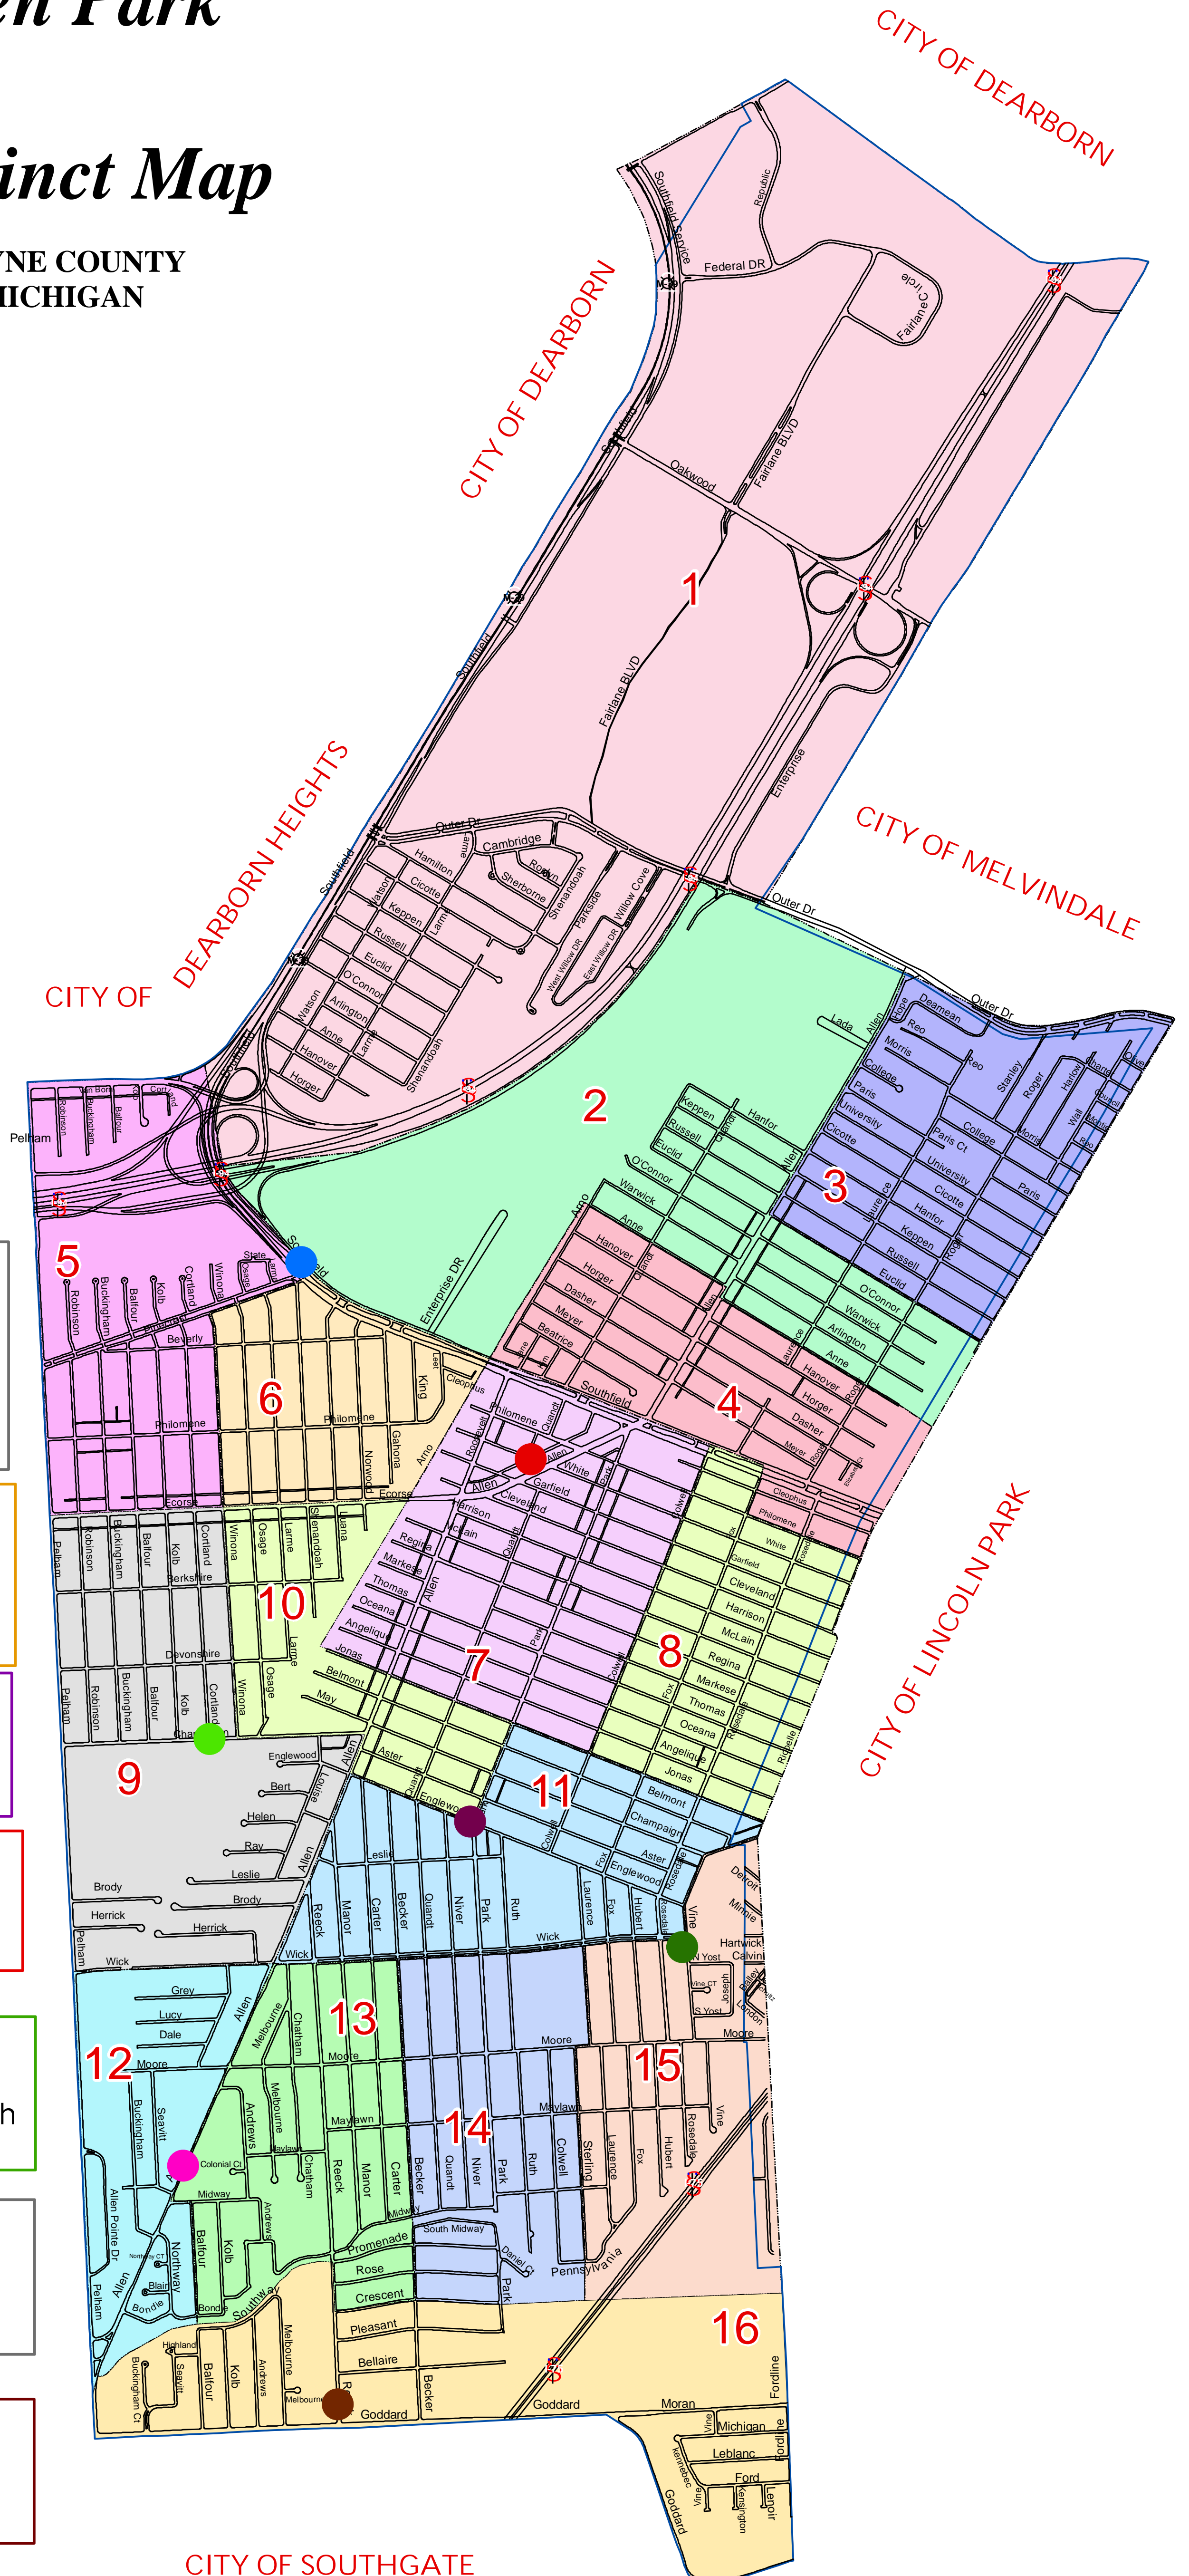

# City of Allen Park

## Precinct Map

WAYNE COUNTY  
MICHIGAN

- U.S CONGRESSIONAL DISTRICT 12 - ALL PRECINCTS
- STATE SENATOR DISTRICT 4 - ALL PRECINCTS
- STATE REPRESENTATIVE DISTRICT 13 - ALL PRECINCTS
- COUNTY COMMISSIONER DISTRICT 13 - ALL PRECINCTS
- ALLEN PARK PUBLIC SCHOOL DISTRICT - PRECINCTS 4 - 15
- SOUTHGATE PUBLIC SCHOOL DISTRICT - PRECINCT 16
- MELVINDALE NORTHERN ALLEN PARK PUBLIC SCHOOL DISTRICT - PRECINCTS 1 - 3

### Precinct Location/Address

1	2	●	City Hall Auditorium 16850 Southfield Rd
3	4	●	
5		●	
6	10	●	
7	8	●	
9		●	Community Center 15800 White St
11		●	Allen Park High School 18401 Champaign
12	13	●	Angelica Lutheran Church 8400 Park Ave
14	16	●	American Hungarian Reformed Church 9901 Allen Rd
15		●	Allen Park Church of Nazarene 10944 Reck Rd
		●	Allen Park Middle School 8401 Vine