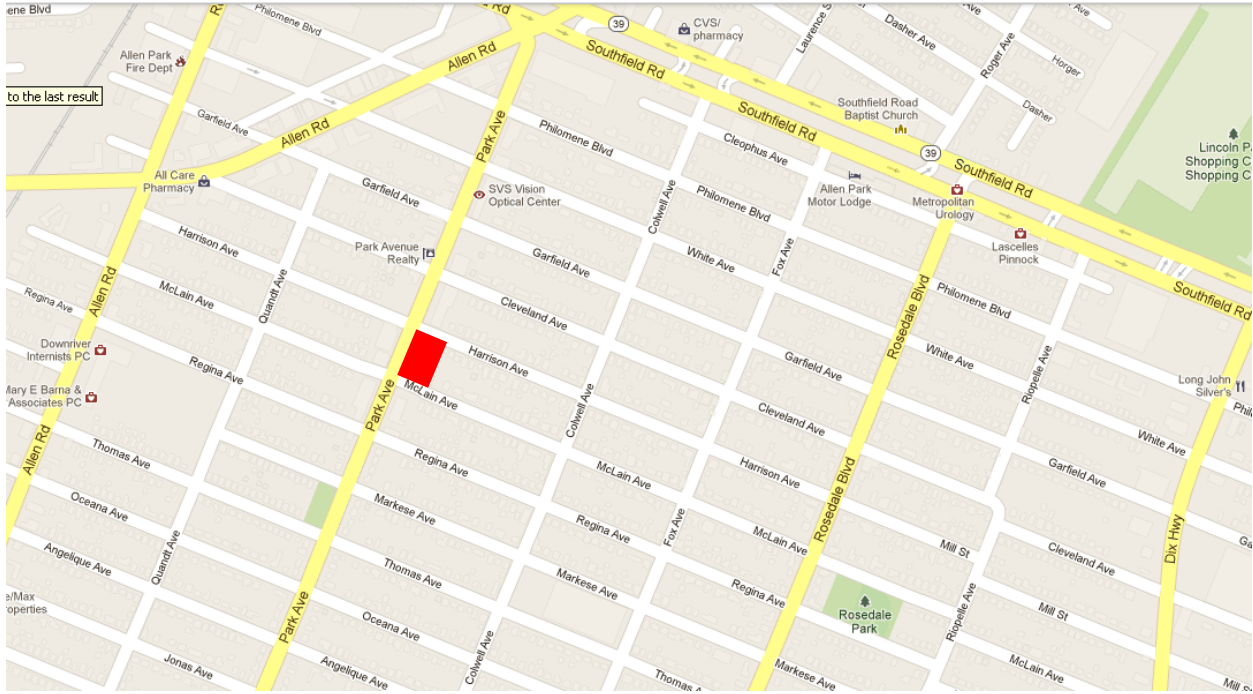

Downtown Allen Park Farmers Market

- The Downtown Allen Park Farmers' Market is located on Park Ave. between Harrison and McLain.
- If you need an address for a GPS, Weise Funeral Home at 7210 Park Ave. is located right across the street.